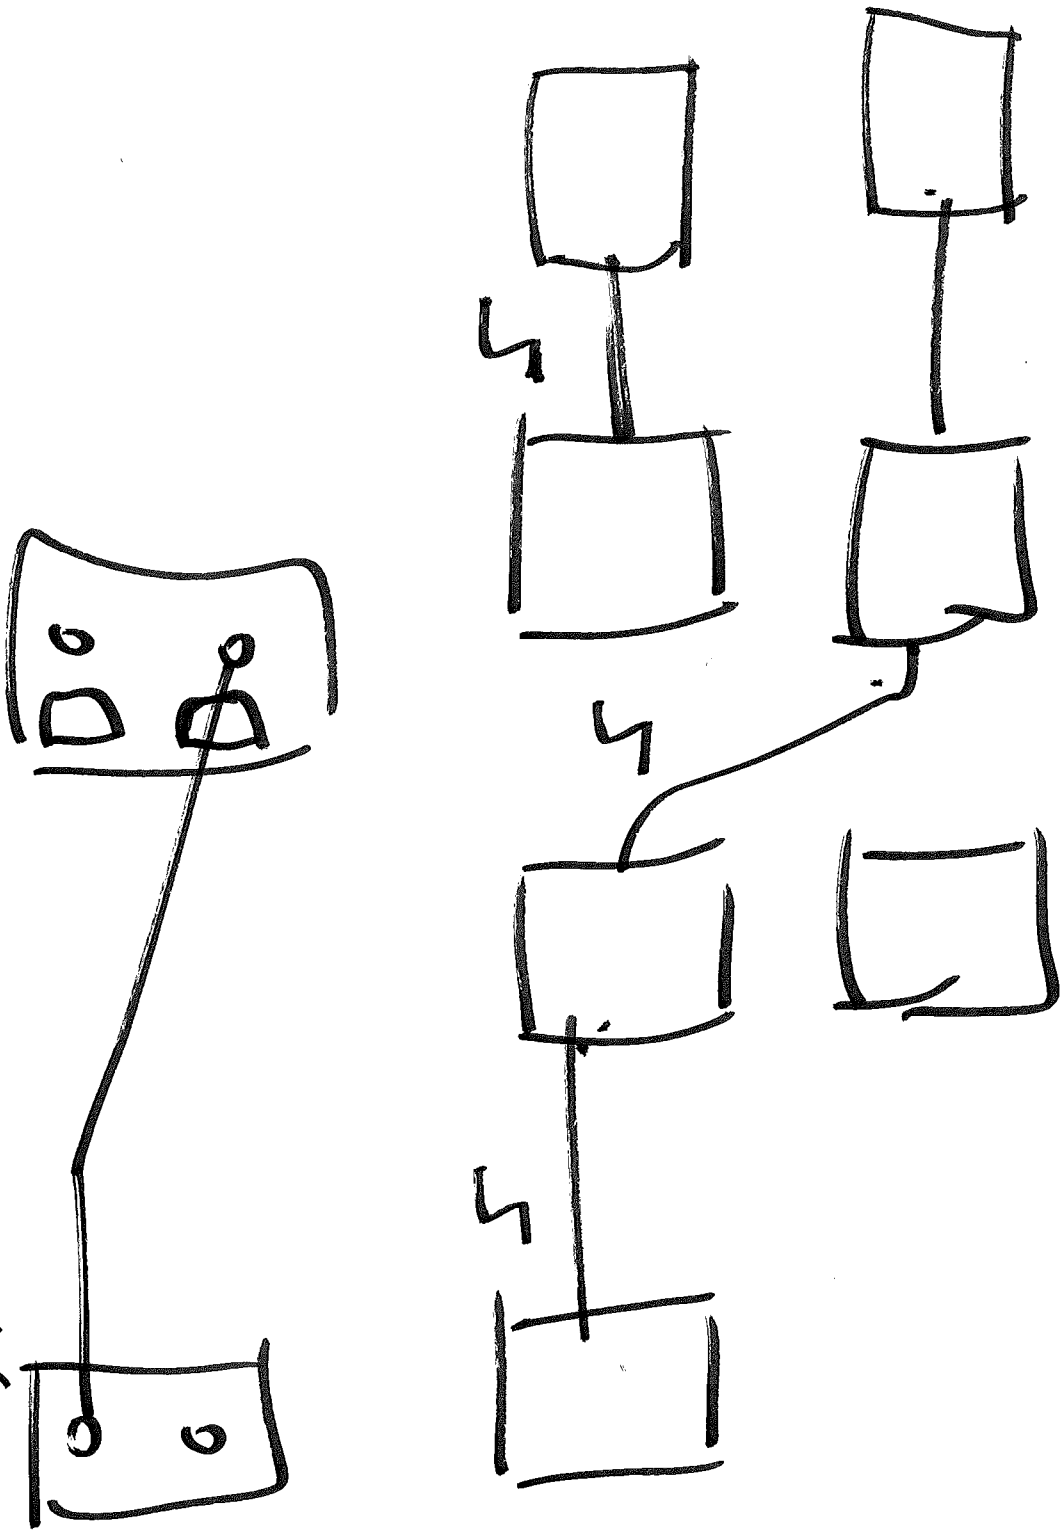

CROSSBAR

INDIVIDUAL ROUTING  
ADDRESS SEE

MULTIPLE TALKER

MUX

INFLEXIBLE

SYNCHRONOUS: ONE TRANSFER STEP  
PER CLOCK CYCLE

"Error-Resilient" Communication  
(Soft Error) Memory

HARD ERROR - NON RECOVERABLE FAILURE  
SOFT ERROR - TEMPORARY, RECOVERABLE  
FAILURE

SEU - SINGLE EVENT UPSET

FORWARD ERROR CORRECTION (FEC)  
· HAMMING CODES

ENCODE - STRATEGICALLY INTRODUCE  
REDUNDANCY

DECODE - CORRECT RANDOM ERRORS -  
RECONSTRUCT CORRECT SIGNAL

ENCODE: 1 0 1 1

3-MODULE REDUNDANCE